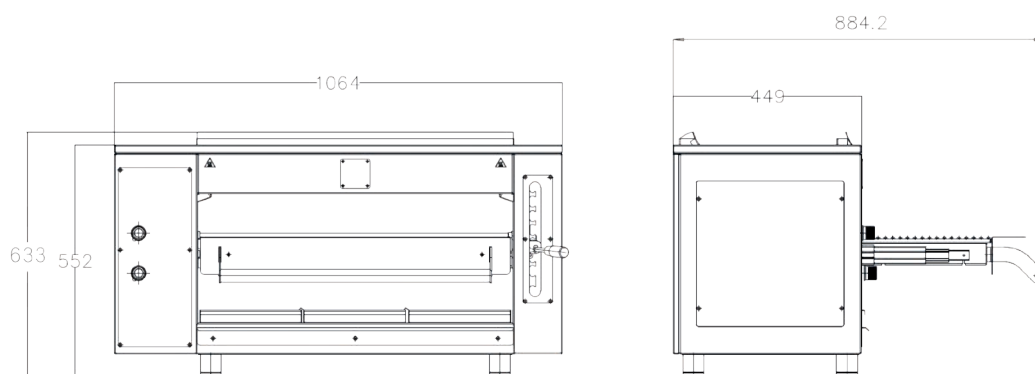

we Grill
and More

CATALOGO • CATALOGUE

2024

HEREFORD
INFINITY

ELETRIC

cod. WGIM_E

Dimensioni in mm Dimensions in mm	L 800 X P 574,8 X H 633 W 800 X D 574,8 X H 633
Struttura Structure	Acciaio Inox 304 304 Stainless Steel
Alimentazione Supply	Elettrica Electric
Pannello controllo Control panel	Display touch 5" TFT
Livelli infrarosso Infrared levels	5
Carico / Scarico acqua Water Loading / Draining	3/4"
Piastre radianti Radiant Plates	2 piastre vetroceramica 2 glass ceramic infrared
Assorbimento Power Consumption*	Trifase + N 380V,32A 3 Phase + N .380V,32A
Potenza Power	9 Kw/h
Consumi Gas Consumption	Gpl/Lpg 920 g/h Metano/Ng 1,36 mc/h
Peso Weight	88 kg
Certificazione Certification	CE
Dotazione Equipment	Griglia in Acciaio inox Stainless Steel grid
Dimensione griglia in mm Grid dimension in mm	L 460 x P 480 W 460 x D 480